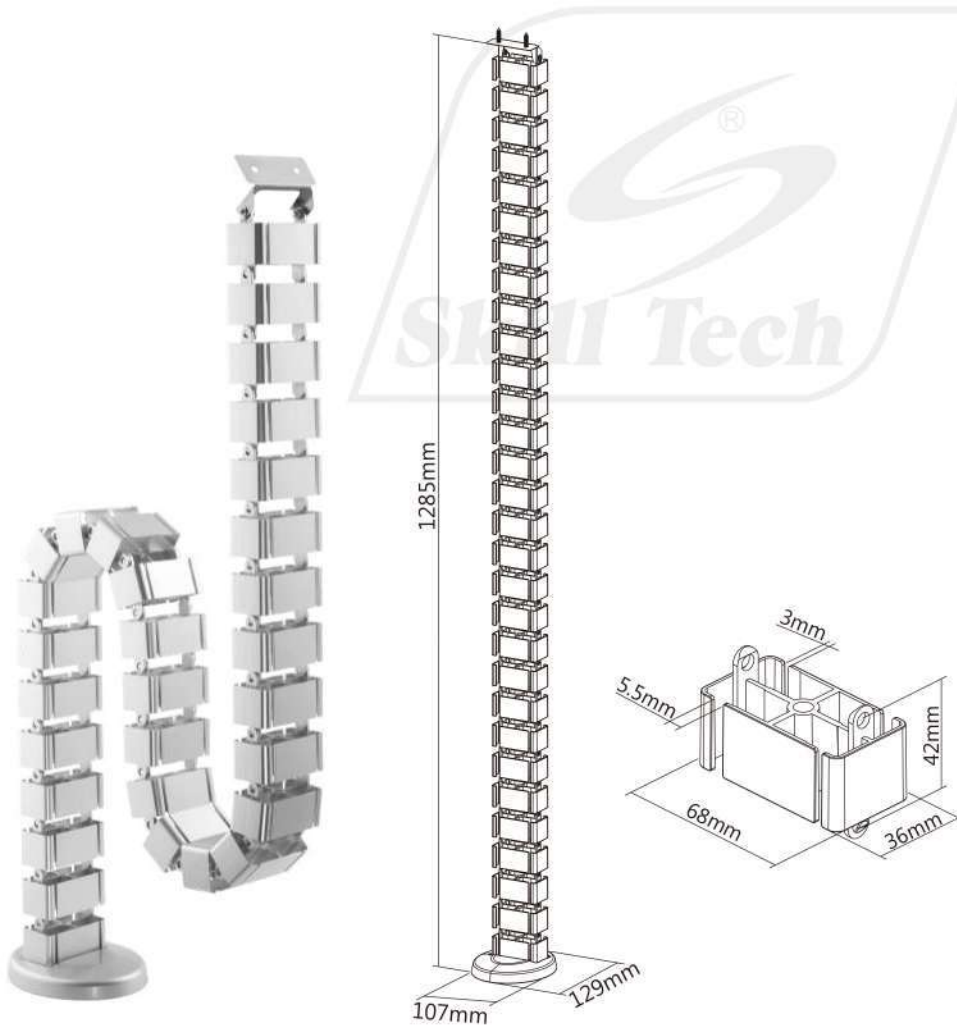

# CC10-1

## Under desk Spine

**Cable Separation via Cable Channels**

**Weighted Base**  
Offers extra stability.

**Easy fixing**  
Fixation facile.